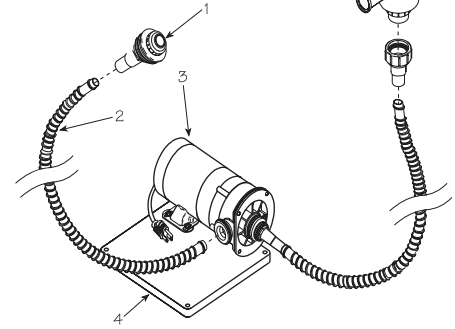

# TWM SKIM - SAND FILTERS

Replacement Parts

## TWM SKIM FILTER REPLACEMENT PARTS

### FITTINGS PACKAGE CONTAINS:

ITEM	PART NO.	DESCRIPTION
	417-6061	(2) 1 1/2" MPT x 1/4" Hose Adapter
	872-0011	(4) Hose Clamp
	902-2000	1/2" x 100" Teflon Tape

### TWM SKIM FILTER ASSEMBLY

1	550-9340	Deluxe Return 1" Eye
2	872-9000	Hose - 1/8" x 6 Ft.
3		Pump
4	672-1010	Pump Base
5	560-J0A50T	Skim Filter Assembly (50 Sq. Ft.)