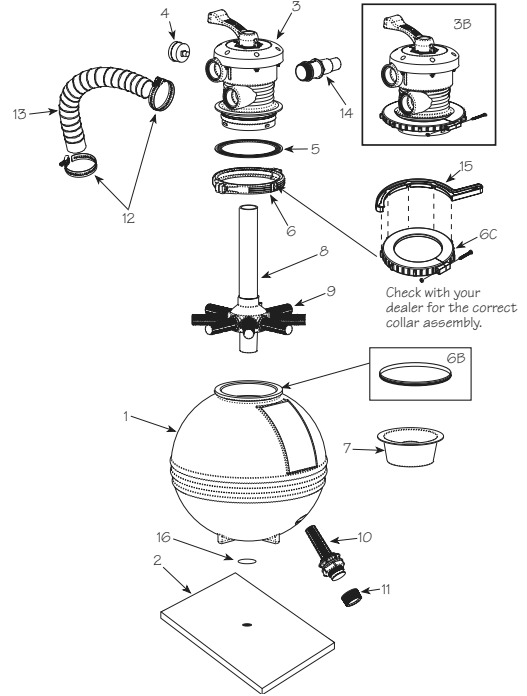

## TWM SKIM FILTER REPLACEMENT PARTS

### FITTINGS PACKAGE CONTAINS:

ITEM	PART NO.	DESCRIPTION
	417-6061	(2) 1 1/2" MPT x 1/4" Hose Adapter
	872-0011	(4) Hose Clamp
	902-2000	1/2" x 100" Teflon Tape

### TWM SKIM FILTER ASSEMBLY

1	550-9340	Deluxe Return 1" Eye
2	872-9000	Hose - 1/8" x 6 Ft.
3		Pump
4	672-1010	Pump Base
5	560-J0A50T	Skim Filter Assembly (50 Sq. Ft.)

## TWM SAND FILTER REPLACEMENT PARTS

1	505-0161	16" Sand Filter Body w/Threaded Sleeve
	505-0191	19" Sand Filter Body w/Threaded Sleeve
	505-0221	22" Sand Filter Body w/Threaded Sleeve
	505-0261	26" Sand Filter Body w/Threaded Sleeve
2	672-1000	Equipment Base
3	WVS002	Multi-Port Valve Assembly
3B	WVS003	Multi-Port Valve Assembly with Split-Nut
4	830-2000	PSI Gauge
5	711-1920	Collar Gasket (Use with Clamp Style)
6	505-2070	Collar Assembly
6B	505-3000	Threaded Sleeve Assembly
6C	505-3010	Split-Nut
7	502-2011	Sand Fill Guide
8	505-2040	Lateral & Manifold Assembly for 16" Filter
	505-2050	Lateral & Manifold Assembly for 19" Filter
	505-2060	Lateral & Manifold Assembly for 22" Filter
	505-2080	Lateral & Manifold Assembly for 26" Filter
9	505-1930	Lateral - Threaded Style (2001 & Before)
	505-1950	Lateral - Twist Style (2003)
10	505-2020	Drain Assembly
11	505-2030	Drain Cap Assembly
12	872-0011	Hose Clamp Stainless Steel
13	872-9002	Corrugated Hose - Black 6 Ft.
	872-9001	Corrugated Hose - Black 3 Ft.
14	425-1928	Waste Adapter Fitting
15	505-1970	Collar Wrench f/Threaded Style Split-Nut (Opt)
16	218-6680	Washer Stand