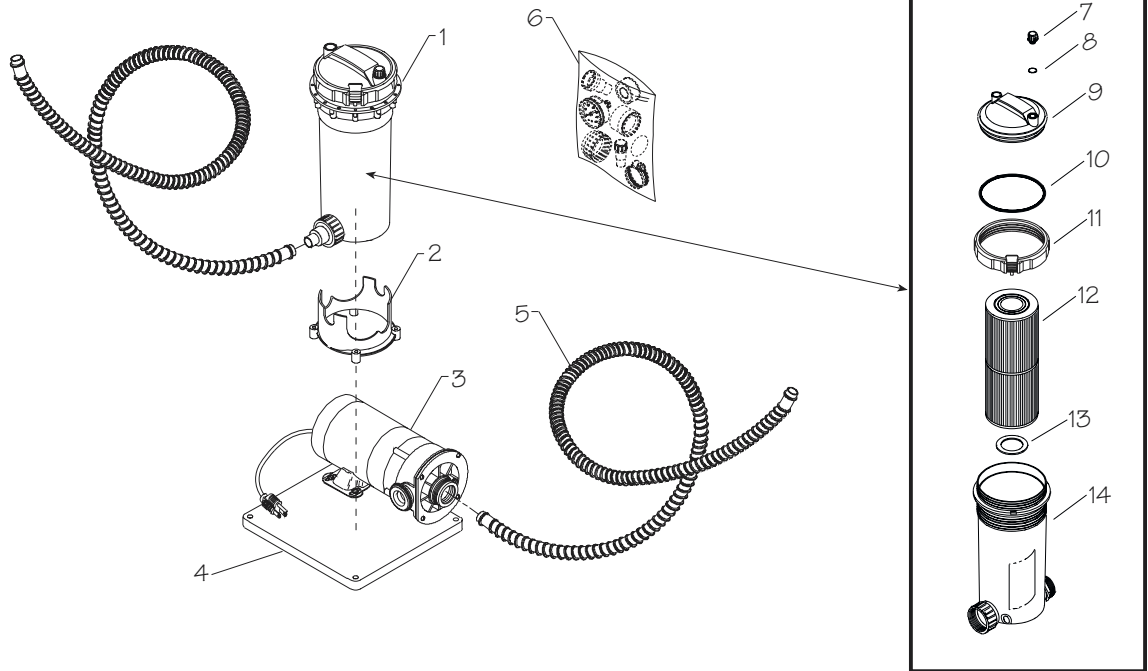

TWM FILTER PACKS

Replacement Parts

TWM FILTER PAK REPLACEMENT PARTS

TWM FILTER PAK ASSEMBLY

ITEM	PART NO.	DESCRIPTION
1	500-2515	Filter 25 Sq. Ft. w/Union
	500-5015	Filter 50 Sq. Ft. w/Union
2	672-1051	Filter Mount Base
3		Pump - See Center Discharge Pumps
4	672-1010	Base
5	872-9002	Hose - Silver 1 1/2" x 6 Ft.
6	400-9900	Fitting Package (See Below For Pkg. Contents)

FITTINGS PACKAGE CONTAINS:

830-1000	0-60 PSI Gauge
872-0011	Hose Clamp (4)
902-2000	Teflon Tape - 1/2" x 100"
417-4001	Tailpiece - 1 1/2" Slip
417-6041	Hose Adapter - 1 1/2" TP - 1 1/2" x 1 1/4" H
415-4001	1 1/2" Union Nut
805-0226	O-Ring - #7 Union - 1 1/2" Standard (2)
417-6061	Hose Adapter - 1 1/2" MPT x 1 1/4" Hose

TWM CARTRIDGE FILTER

7	715-1001	Air Relief Plug
8	805-0114	O-Ring - Air Relief Plug
9	550-5100D	Filter Lid Assembly
10	805-0360	Filter Lid O-Ring
11	500-1000	Locking Ring Assembly
12	817-5000	Filter Cartridge - 50 Sq. Ft.
	817-2500	Filter Cartridge - 25 Sq. Ft.
13	711-1010	Spacer Ring
14	550-2515	Filter Body Assembly - 25 & 50 Sq. Ft.